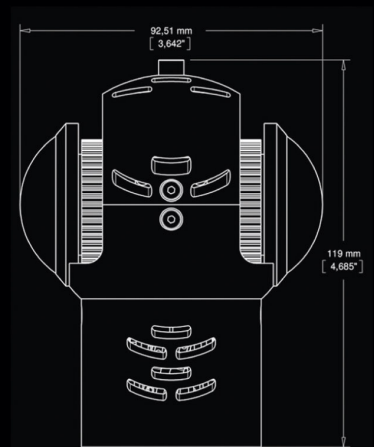

nakedEYE

tiny VR-CAMERA

360° / 4K / global shutter / 12bit RAW

nakedEYE - a professional VR-camera of miniscule size. It is a high quality, high resolution, full 360° VR-capture system for the production of cinematic VR-content.

nakedEYE is the best solution for unique POV-style VR-shots from moving objects, vehicles, athletes and remote locations, immersing the viewer in extraordinary experiences from the most thrilling viewpoints.

nakedEYE features two large format global shutter sensors of the latest generation with superior dynamic range and excellent low-light performance.

The square high speed sensors have a resolution of 2kx2k each and are fully synchronized. Furthermore, you have full control over all camera settings all the time.

Indiecam provides a custom stream-lined post-production workflow for **nakedEYE**, leveraging state-of-the-art stitching algorithms and the benefits of a high-end RAW-workflow.

The tiny camera covers the entire 360° sphere in a resolution of 4k while measuring only 79mm (3.09in) in diameter and weighing a mere 380g (13.4oz).

The robust system records CinemaDNG RAW, the industry-leading RAW-format which was spearheaded by Indiecam. It now proves to be the best choice - even in VR.

Indiecam